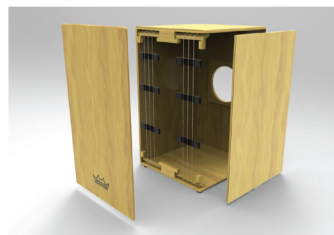

Emperor® Tom: 8"-18"

Powerstroke® 77 Snare: 13"-14"

Powerstroke® 3 Bass batter and resonant: 18"-26"

FLAREOUT™

DJEMBE

- Unique flared drum shell design for exceptional projection.
- Acousticon® drum shell
- High density impact rubber base protector
- Symmetry Black Suede™ drumhead

DORADO

XE CAJON

- Patented Quick Wedge™ removable snare coils
- Exotic Abachi 4mm wood faceplate
- Natural Birch Wood 9mm base
- Non-skid pads

Festival

DRUMS

- Fliptop™ Pretuned Replaceable Black Suede™ drumhead
- Molded ridge technology
- Non-skid molded base protector